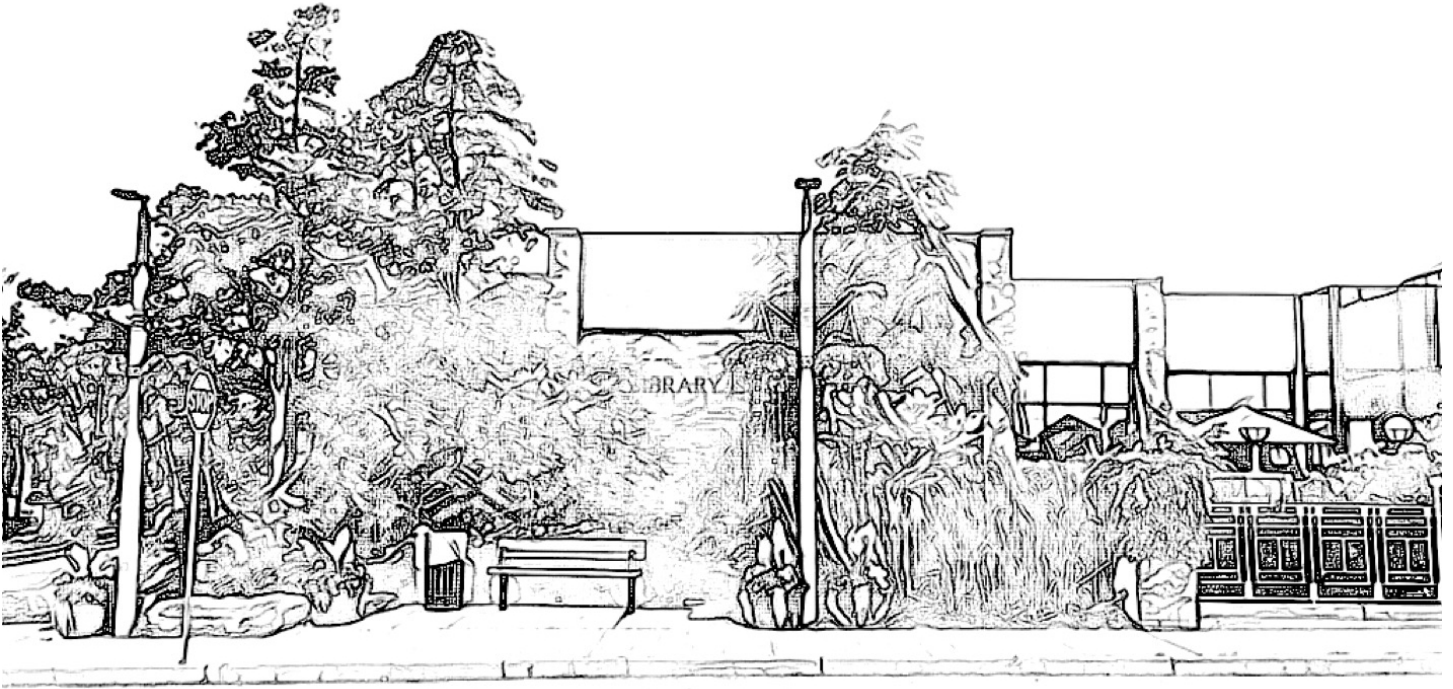

Vaughan Public Libraries

Maple Library

Drawing by Michel

*Colouring completed by: _____

Children will love their very own space at the Maple Library, located within the Maple Community Centre. A children's area, diverse programming and a collection of over 79,000 items are just a few of the offerings available at the library.

www.vaughanpl.info | 905.653.READ(7323)